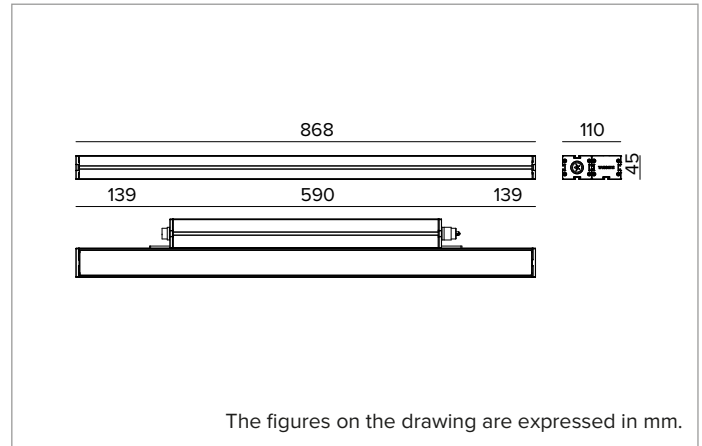

E0543GRH830ELBA | JEDI NOVA 55 Projector Side Box

Adjustable linear LED projector

	3000K	H(m)	D1(m)	D2(m)	E _{max} (lx)		
	Ra80	18°	75°				
Fixture Power	34W	1	0.32	1.54	6886		
Source Flux	5442lm	2	0.64	3.07	1721		
Fixture Flux	4135lm	3	0.96	4.61	765		
Efficacy	121lm/W	4	1.28	6.15	430		
TS2112	I _{max} =1265cd/klm	I _{max}	6886cd	5	1.60	7.68	275

Colour and finish: Black anodized

Dimensions: L=868mm

Weight: 4.4Kg

Version: STANDARD

Degree of protection: IP66,IP67,IP68,IP69

Mechanical Resistance: IK07

ELECTRICAL CHARACTERISTICS

Integrated driver available in the ON-OFF version (positioned laterally to the optical body). Supplied with through-wiring with longitudinal sealing IN/OUT panel connectors (the sealing limits the risk of humidity raising towards the driver/optical body). Luminaire compliant with EN 60598-2-22 for power supply from a centralised emergency system CPSS (Central Power Supply System), not incorporated in the luminaire - high risk areas excluded. The default power and flux are 100% in AC and 100% in DC.

Cable diameter range from 7 to 12mm.

Code
A118

A118

Male/female IP66/IP68 connector kit.

5 poles (STANDARD 3G2,5mm² MAX, DALI 5G1,5mm² MAX).

Cable diameter range from 7 to 12mm.

Due to the technological evolution of the electronic components, the data provided may be updated, and as such, confirmation must be requested during the order process.